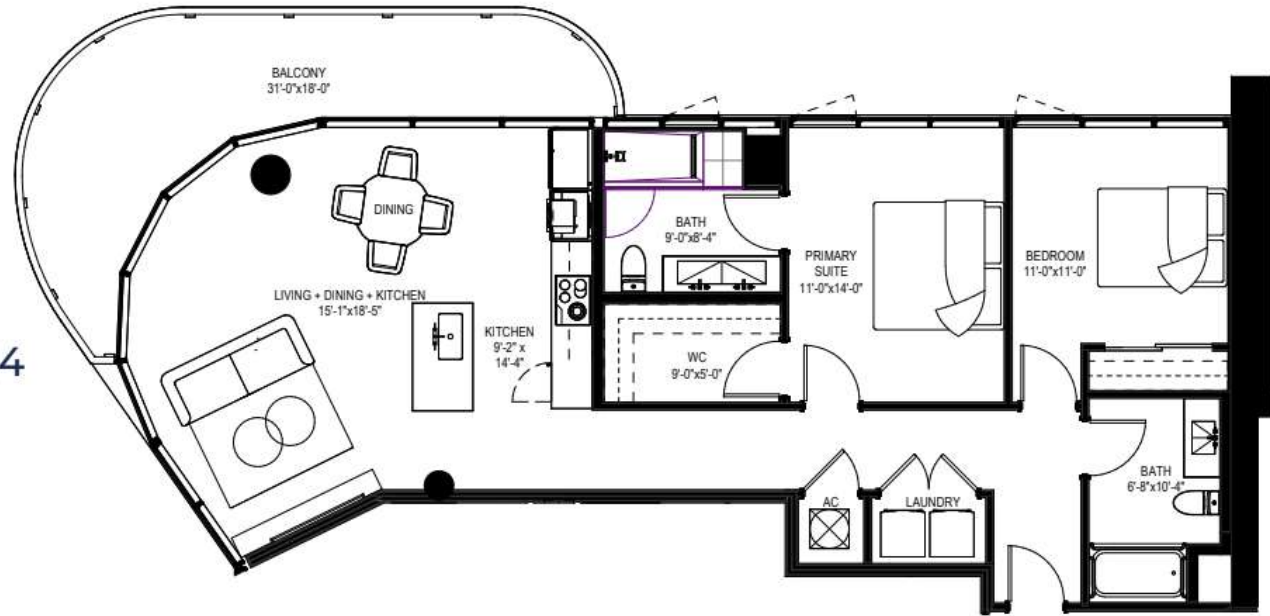

3 Bedrooms | 2 Baths
1,450 SF Interior
268 SF Balcony

UNITS 01 & 06
FLOORS 3 TO 14

3 Bedrooms | 2 Baths
1,450 SF Interior
268 SF Balcony

UNITS 202 & 203 FLOOR 2

3 Bedrooms | 3 Baths

1,582 SF Interior

223 SF Balcony

UNIT 205
SAME AS UNIT 07
FLOOR 2

UNIT 07
FLOORS 3 TO 14

2 Bedrooms | 2 Baths
1,208 SF Interior
231 SF Balcony

UNIT 508
SAME AS UNIT 10
FLOOR 5

UNIT 10
FLOORS 6, 8 TO 14

2 Bedrooms | 2 Baths
1,195 SF Interior
231 SF Balcony

PENTHOUSE UNIT 1501 UNIT 1504 FLOOR 15

4 Bedrooms + Den | 4 Baths
2,647 SF Interior
501 SF Balcony

PENTHOUSE UNIT 1502 UNIT 1503 FLOOR 15

3 Bedrooms + Den | 3 1/2 Baths

2,272 SF Interior

369 SF Balcony

UNITS 1602 & 1603 FLOOR 16