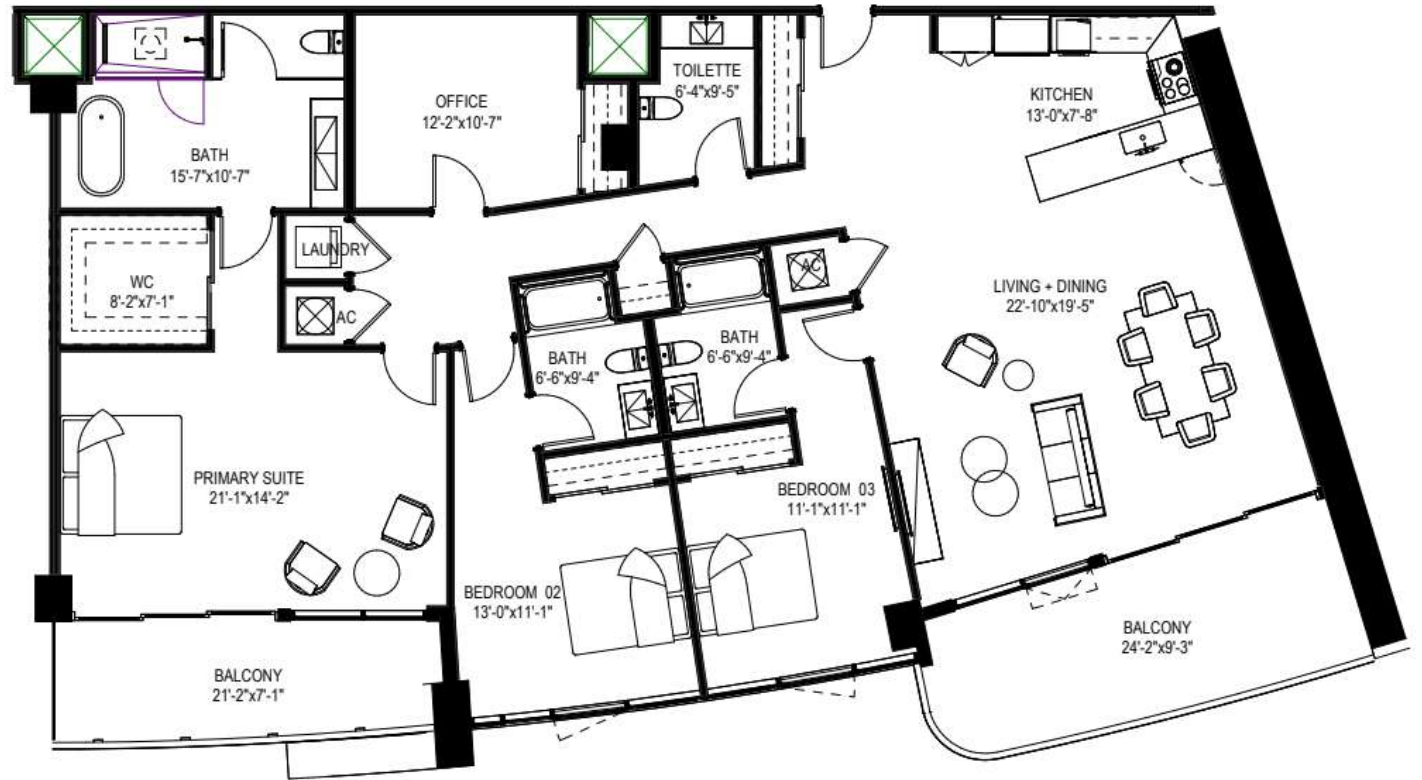

UNIT 205
SAME AS UNIT 07
FLOOR 2

UNIT 07
FLOORS 3 TO 14

2 Bedrooms | 2 Baths
1,208 SF Interior
231 SF Balcony

UNIT 508
SAME AS UNIT 10
FLOOR 5

UNIT 10
FLOORS 6, 8 TO 14

2 Bedrooms | 2 Baths
1,195 SF Interior
231 SF Balcony

PENTHOUSE UNIT 1501 UNIT 1504 FLOOR 15

4 Bedrooms + Den | 4 Baths
2,647 SF Interior
501 SF Balcony

PENTHOUSE UNIT 1502 UNIT 1503 FLOOR 15

3 Bedrooms + Den | 3 1/2 Baths

2,272 SF Interior

369 SF Balcony

UNITS 1602 & 1603 FLOOR 16

3 Bedrooms + Den | 3 Baths

1,693 SF Interior
266 SF Balcony

UNITS 1702 & 1703 FLOOR 17

3 Bedrooms + Den | 3 1/2 Baths

1,634 SF Interior
248 SF Balcony

UNITS 1802 & 1803 FLOOR 18

3 Bedrooms + Den | 3 Baths

1,614 SF Interior
178 SF Balcony