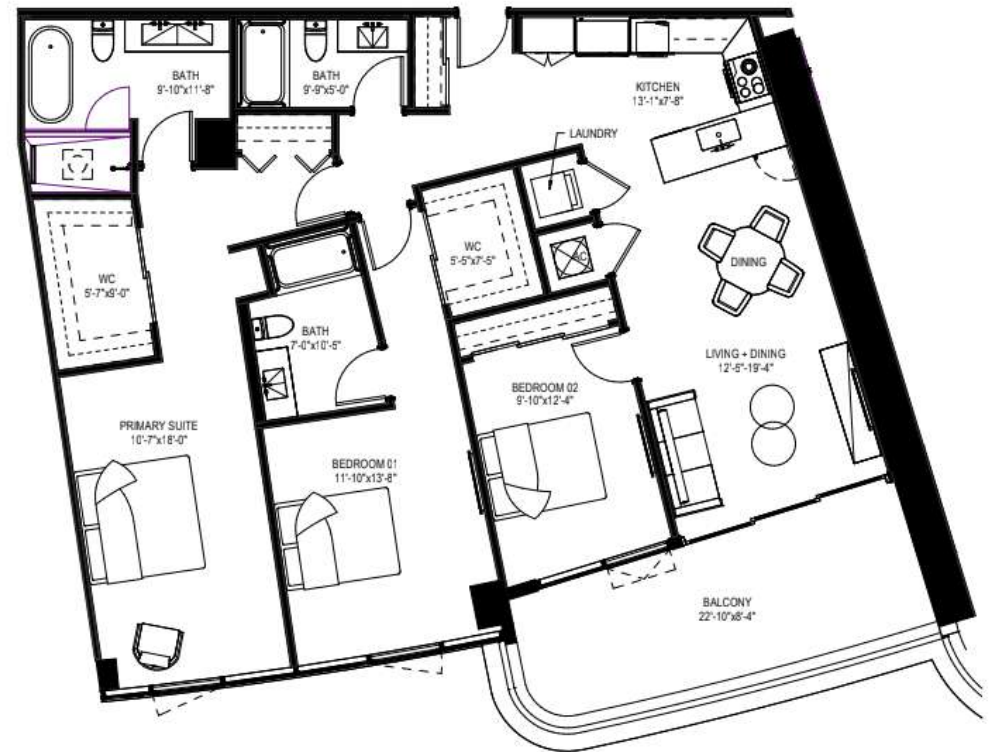

PENTHOUSE 1805 FLOOR 18

3 Bedrooms + Den | 3 1/2 Baths

2,297 SF Interior

711 SF Balcony

UNITS 02 & 05 FLOORS 3 TO 14

2 Bedrooms + Den | 2 Baths

1,120 SF Interior

223 SF Balcony

UNIT 09 FLOORS 6 TO 14

2 Bedrooms | 2 Baths

1,181 SF Interior
115 SF Balcony

PENTHOUSE UNITS 1506, 1606, 1706 FLOORS 15 TO 17

2 Bedrooms | 2 Baths

1,181 SF Interior
115 SF Balcony

UNITS 201 & 204
SAME AS UNITS 01 & 06
FLOOR 2

3 Bedrooms | 2 Baths
1,450 SF Interior
268 SF Balcony

UNITS 01 & 06
FLOORS 3 TO 14

3 Bedrooms | 2 Baths
1,450 SF Interior
268 SF Balcony

UNITS 202 & 203 FLOOR 2

3 Bedrooms | 3 Baths

1,582 SF Interior

223 SF Balcony

UNIT 205
SAME AS UNIT 07
FLOOR 2

UNIT 07
FLOORS 3 TO 14

2 Bedrooms | 2 Baths
1,208 SF Interior
231 SF Balcony

UNIT 508
SAME AS UNIT 10
FLOOR 5

UNIT 10
FLOORS 6, 8 TO 14

2 Bedrooms | 2 Baths
1,195 SF Interior
231 SF Balcony