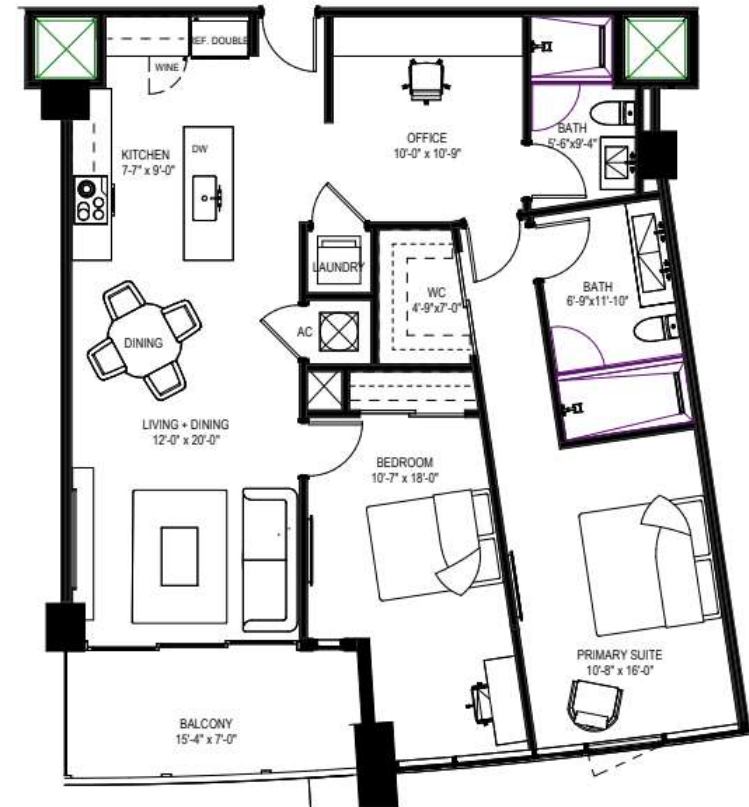

PENTHOUSE 1805 FLOOR 18

3 Bedrooms + Den | 3 1/2 Baths

2,297 SF Interior

711 SF Balcony

UNITS 02 & 05 FLOORS 3 TO 14

2 Bedrooms + Den | 2 Baths

1,120 SF Interior

223 SF Balcony

UNITS 03 & 04 FLOORS 3 TO 14

2 Bedrooms + Den | 2 Baths

1,161 SF to 1,204 SF Interior
93 SF to 135 SF Balcony

Level 03	1,204 SF Interior 93 SF Balcony	Level 09	1,184 SF Interior 113 SF Balcony
Level 04	1,202 SF Interior 95 SF Balcony	Level 10	1,178 SF Interior 118 SF Balcony
Level 05	1,200 SF Interior 97 SF Balcony	Level 11	1,173 SF Interior 124 SF Balcony
Level 06	1,197 SF Interior 101 SF Balcony	Level 12	1,166 SF Interior 131 SF Balcony
Level 07	1,193 SF Interior 105 SF Balcony	Level 14	1,161 SF Interior 135 SF Balcony
Level 08	1,188 SF Interior 109 SF Balcony		

UNIT 08 FLOORS 6 TO 14

2 Bedrooms | 2 Baths

1,181 SF Interior

115 SF Balcony

PENTHOUSE UNITS 1505, 1605, 1705 FLOORS 15 TO 17

2 Bedrooms | 2 Baths

1,181 SF Interior

115 SF Balcony

UNIT 09 FLOORS 6 TO 14

2 Bedrooms | 2 Baths

1,181 SF Interior
115 SF Balcony

PENTHOUSE UNITS 1506, 1606, 1706 FLOORS 15 TO 17

2 Bedrooms | 2 Baths

1,181 SF Interior
115 SF Balcony

UNITS 201 & 204
SAME AS UNITS 01 & 06
FLOOR 2